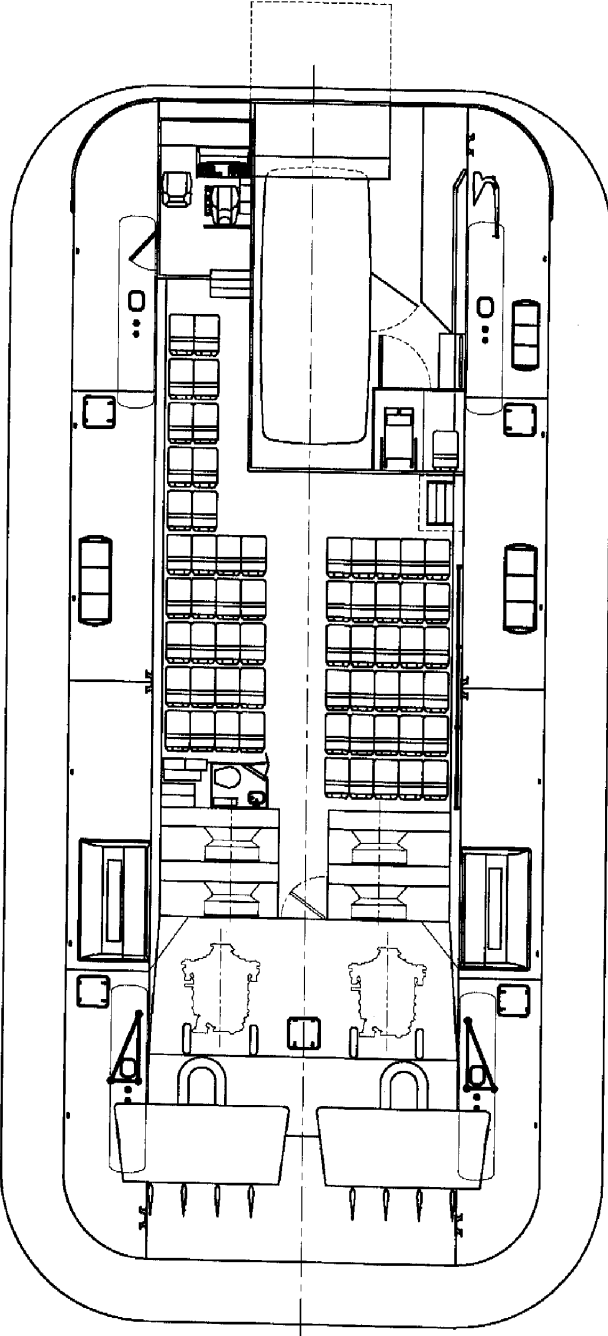

## Griffon 8100TD Passenger Version with bow ramp

Rev. 3: 6/3/07

### Principal Dimensions

Length overall: 22.55m  
Beam overall: 11.00m  
Height overall: 5.86m

Plan (superstructure removed)

Side Elevation

Elevation on Bow