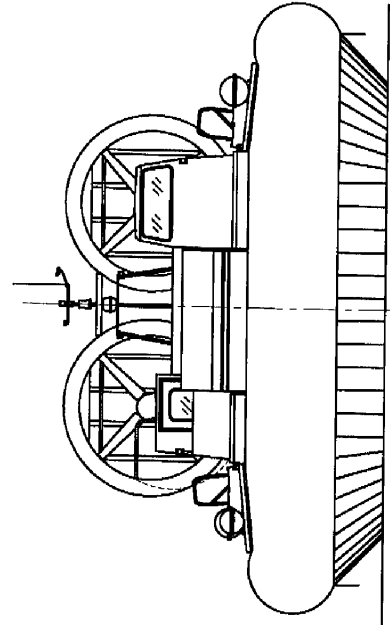

## Griffon 8100TD Passenger Version with bow ramp

Rev. 3: 6/3/07

### Principal Dimensions

Length overall: 22.55m  
Beam overall: 11.00m  
Height overall: 5.86m

Plan (superstructure removed)

Side Elevation

Elevation on Bow